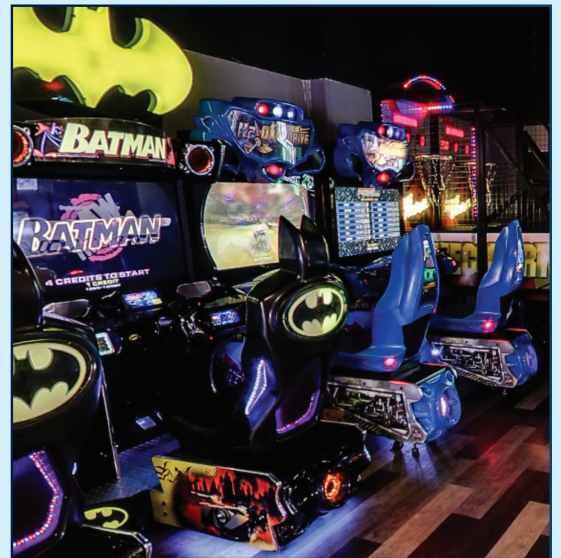

Aloma **B O W L** Youth & Team PARTIES

One Hour of Bowling
 1 Hour of Space*
 30 credit Arcade Card

\$18.99⁺⁺
 per person

Unlimited Soft Drink
 Cookies & Brownies
 Pizza or Chicken Tenders

Available Monday-Thursday: Anytime | Friday-Sunday: Open-5pm